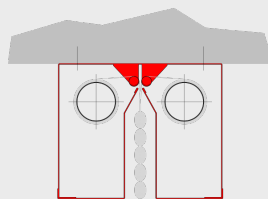

construction type	textile smoke curtain	feasible size	Up to 49.2 ft. wide or 11.5 ft. drop length (system limit)
fabric	Stoebich Fire & Smoke Fabric M	classifications according to DIN EN 12101-1	Klassifizierung nach DIN EN 12101-1
proof	Z - 56. 429 - 916		
closing direction	from top to bottom		

Constructive structure (One winding shaft)

Fabric	system width (SB)	drop length (AL)	t	h
Modutex 600 A2	> 1 m - ≤ 1,8 m	≤ 3,5 m	190 mm	290 mm
Modutex 600 A2	> 1,8 m - ≤ 6 m	≤ 3,5 m	190 mm	225 mm

- 1 = Smoke detector
- 2 = Casing
- 3 = Side guide
- 4 = Fixing bracket
- 5 = Fabric
- 6 = Closing element
- 7 = Tubular motor
- 8 = Control module
- 9 = Control with operating unit
- 10 = Manual release

bottom bar

flexible bottom bar with cut-resistant fabric

alternatives for installation

Attached to the ceiling

Attached to the wall

housing

Multi-coil for wall mounting

Multi-coil for ceiling mounting (270)

SB = ≤ 2,7 m

Multi-coil for ceiling mounting (200)

SB = > 2,7 m

Single coil for wall mounting

Single coil for ceiling mounting

side guides