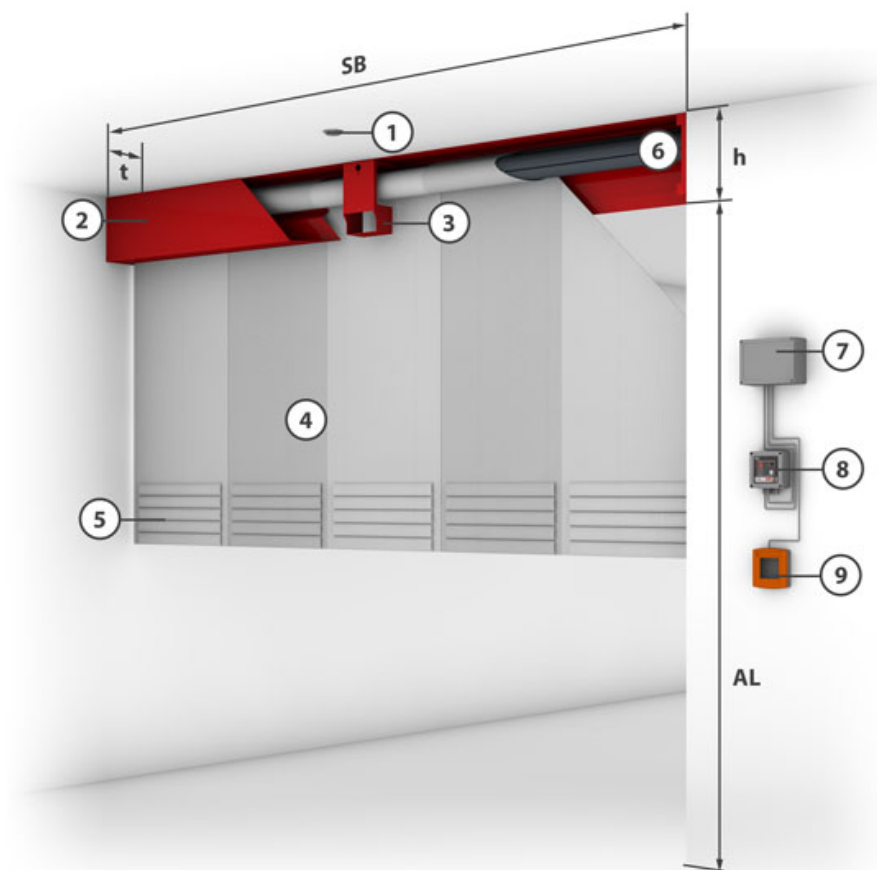

Stoebich Smoke Curtain X

The passable smoke barrier, but still ground-closing

Product Description

The passable and floor-closing smoke curtain

Stripecoil is the optimum smoke protection for personal passage areas and in escape routes - designed for the temperature classes D = 1,112°F (for 120 min) and DH (ETK curve, for 30 min). Even at a width of 118.11", the passage will allow around 200 persons (even with strollers and wheelchairs) to pass per minute. The translucent fabric of the curtain ensures optimum light and visions conditions in passage areas. A soft and yielding closing edge also helps to minimise the risk of injury. The smoke curtain closes without any external energy with a 'Gravigen' drive motor.

construction type	textile smoke curtain	feasible size	Up to 49.2 ft. wide or 11.5 ft. drop length (system limit)
fabric	Stoebich Fire & Smoke Fabric M	classifications according to DIN EN 12101-1	Klassifizierung nach DIN EN 12101-1
proof	Z - 56. 429 - 916		
closing direction	from top to bottom		

Constructive structure (Two winding shafts)

fabric	system width	drop length	t	h
Modutex 600 A2	> 1,4 m - ≤ 2,7 m	≤ 3,5 m	330 mm	270 mm
Modutex 600 A2	> 2,7 m - ≤ 15 m	≤ 3,5 m	330 mm	200 mm

- 1 = Smoke detector
- 2 = Casing
- 3 = Side guide
- 4 = Fixing bracket
- 5 = Fabric
- 6 = Closing element
- 7 = Tubular motor
- 8 = Control module
- 9 = Control with operating unit
- 10 = Manual release

Constructive structure (One winding shaft)

Fabric	system width (SB)	drop length (AL)	t	h
Modutex 600 A2	> 1 m - ≤ 1,8 m	≤ 3,5 m	190 mm	290 mm
Modutex 600 A2	> 1,8 m - ≤ 6 m	≤ 3,5 m	190 mm	225 mm

- 1 = Smoke detector
- 2 = Casing
- 3 = Side guide
- 4 = Fixing bracket
- 5 = Fabric
- 6 = Closing element
- 7 = Tubular motor
- 8 = Control module
- 9 = Control with operating unit
- 10 = Manual release