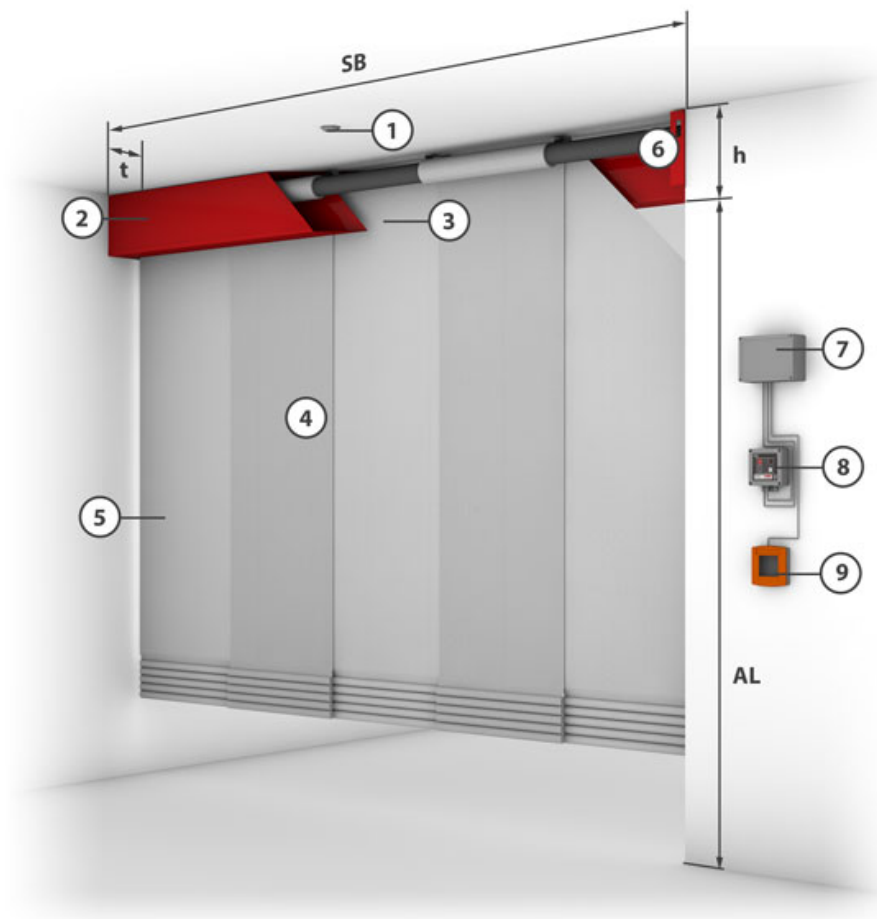

Stoebich Smoke Curtain X

The passable smoke barrier, but still ground-closing

Product Description

The passable and floor-closing smoke curtain

Stripecoil is the optimum smoke protection for personal passage areas and in escape routes - designed for the temperature classes D = 1,112°F (for 120 min) and DH (ETK curve, for 30 min). Even at a width of 118.11", the passage will allow around 200 persons (even with strollers and wheelchairs) to pass per minute. The translucent fabric of the curtain ensures optimum light and visions conditions in passage areas. A soft and yielding closing edge also helps to minimise the risk of injury. The smoke curtain closes without any external energy with a 'Gravigen' drive motor.

construction type	textile smoke curtain	feasible size	Up to 49.2 ft. wide or 11.5 ft. drop length (system limit)
fabric	Stoebich Fire & Smoke Fabric M	classifications according to DIN EN 12101-1	Klassifizierung nach DIN EN 12101-1
proof	Z - 56. 429 - 916		
closing direction	from top to bottom		

Constructive structure (Two winding shafts)

fabric	system width	drop length	t	h
Modutex 600 A2	> 1,4 m - ≤ 2,7 m	≤ 3,5 m	330 mm	270 mm
Modutex 600 A2	> 2,7 m - ≤ 15 m	≤ 3,5 m	330 mm	200 mm

- 1 = Smoke detector
- 2 = Casing
- 3 = Side guide
- 4 = Fixing bracket
- 5 = Fabric
- 6 = Closing element
- 7 = Tubular motor
- 8 = Control module
- 9 = Control with operating unit
- 10 = Manual release

bottom bar

flexible bottom bar with cut-resistant fabric

alternatives for installation

Attached to the ceiling

Attached to the wall

housing

Multi-coil for wall mounting

Multi-coil for ceiling mounting (270)