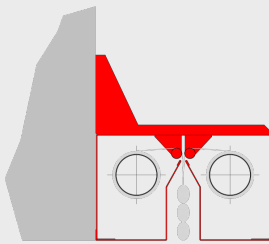

construction type	textile smoke curtain	feasible size	Up to 49.2 ft. wide or 11.5 ft. drop length (system limit)
fabric	Stoebich Fire & Smoke Fabric M	classifications according to DIN EN 12101-1	Klassifizierung nach DIN EN 12101-1
proof	Z - 56. 429 - 916		
closing direction	from top to bottom		

Constructive structure (One winding shaft)

Fabric	system width (SB)	drop length (AL)	t	h
Modutex 600 A2	> 1 m - ≤ 1,8 m	≤ 3,5 m	190 mm	290 mm
Modutex 600 A2	> 1,8 m - ≤ 6 m	≤ 3,5 m	190 mm	225 mm

- 1 = Smoke detector
- 2 = Casing
- 3 = Side guide
- 4 = Fixing bracket
- 5 = Fabric
- 6 = Closing element
- 7 = Tubular motor
- 8 = Control module
- 9 = Control with operating unit
- 10 = Manual release

bottom bar

flexible bottom bar with cut-resistant fabric

alternatives for installation

Attached to the ceiling

Attached to the wall

housing

Multi-coil for wall mounting

Multi-coil for ceiling mounting (270)

SB = ≤ 2,7 m

Multi-coil for ceiling mounting (200)

SB = > 2,7 m

Single coil for wall mounting

Single coil for ceiling mounting

side guides