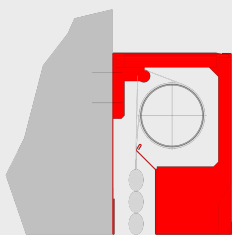

construction type	textile smoke curtain	feasible size	Up to 49.2 ft. wide or 11.5 ft. drop length (system limit)
fabric	Stoebich Fire & Smoke Fabric M	classifications according to DIN EN 12101-1	Klassifizierung nach DIN EN 12101-1
proof	Z - 56. 429 - 916		
closing direction	from top to bottom		

Constructive structure (One winding shaft)

Fabric	system width (SB)	drop length (AL)	t	h
Modutex 600 A2	> 1 m - ≤ 1,8 m	≤ 3,5 m	190 mm	290 mm
Modutex 600 A2	> 1,8 m - ≤ 6 m	≤ 3,5 m	190 mm	225 mm

- 1 = Smoke detector
- 2 = Casing
- 3 = Side guide
- 4 = Fixing bracket
- 5 = Fabric
- 6 = Closing element
- 7 = Tubular motor
- 8 = Control module
- 9 = Control with operating unit
- 10 = Manual release

bottom bar

flexible bottom bar with cut-resistant fabric

alternatives for installation

Attached to the ceiling

Attached to the wall

housing

Multi-coil for wall mounting

Multi-coil for ceiling mounting (270)

SB = ≤ 2,7 m

Multi-coil for ceiling mounting (200)

SB = > 2,7 m

Single coil for wall mounting

Single coil for ceiling mounting

side guides