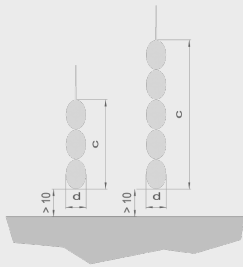

bottom bar

flexible bottom bar with cut-resistant fabric