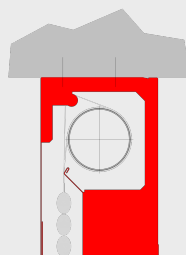

bottom bar

flexible bottom bar with cut-resistant fabric

alternatives for installation

Attached to the ceiling

Attached to the wall

housing

Multi-coil for wall mounting

Multi-coil for ceiling mounting (270)

SB = ≤ 2,7 m

Multi-coil for ceiling mounting (200)

SB = > 2,7 m

Single coil for wall mounting

Single coil for ceiling mounting

side guides