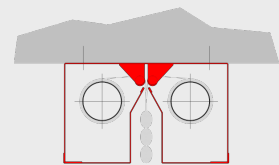

Constructive structure (One winding shaft)

Fabric	system width (SB)	drop length (AL)	t	h
Modutex 600 A2	> 1 m - ≤ 1,8 m	≤ 3,5 m	190 mm	290 mm
Modutex 600 A2	> 1,8 m - ≤ 6 m	≤ 3,5 m	190 mm	225 mm

- 1 = Smoke detector
- 2 = Casing
- 3 = Side guide
- 4 = Fixing bracket
- 5 = Fabric
- 6 = Closing element
- 7 = Tubular motor
- 8 = Control module
- 9 = Control with operating unit
- 10 = Manual release

bottom bar

flexible bottom bar with cut-resistant fabric

alternatives for installation

Attached to the ceiling

Attached to the wall

housing

Multi-coil for wall mounting

Multi-coil for ceiling mounting (270)

SB = ≤ 2,7 m

Multi-coil for ceiling mounting (200)

SB = > 2,7 m

Single coil for wall mounting

Single coil for ceiling mounting

side guides